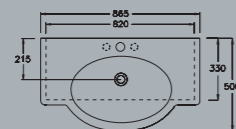

умывальник shirley 86

Установка на мебель или к стене с помощью винтов.

865x500