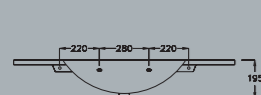

1

lavabo shirley 120
Può essere utilizzato su mobile o installato a muro con bulloni.

shirley wash basin 120
Can be used as countertop wash basin or installed to the wall with fixing bolts.

plan de toilette shirley 120
Utilisation sur meuble ou simple installation murale par boulons.

lavabo shirley 120
Se puede instalar sobre mueble o fijar a la pared con tornillos.

умывальник shirley 120
Установка на мебель или к стене с помощью винтов.

1205x495

2

lavabo shirley 105
Può essere utilizzato su mobile o installato a muro con bulloni.

shirley wash basin 105
Can be used as countertop wash basin or installed to the wall with fixing bolts.

plan de toilette shirley 105
Utilisation sur meuble ou simple installation murale par boulons.

lavabo shirley 105
Se puede instalar sobre mueble o fijar a la pared con tornillos.

умывальник shirley 105
Установка на мебель или к стене с помощью винтов.

1055x495

1

2